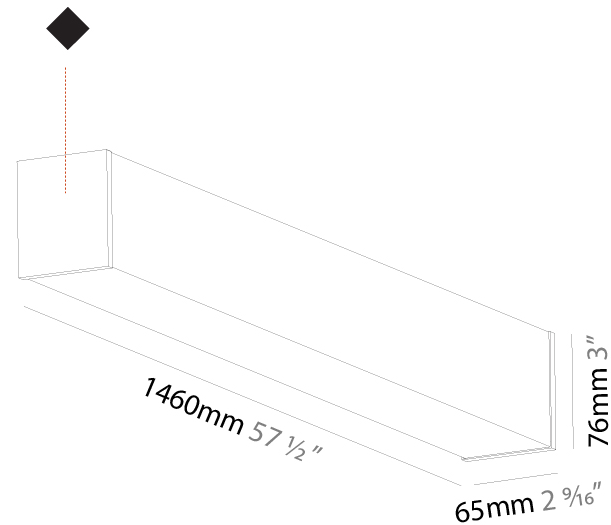

GENERAL

Series: Fino
Brand: Prolicht
Division: Architectural
Mounting Type: Suspension
Mounting Location: Ceiling
Subcategory: Profile

PHYSICAL

Shape: Rectangle
Length (mm): 1460
Length (in): 57 1/2
Width (mm): 65
Width (in): 2 9/16
Height (mm): 76
Height (in): 3
Max. Overall Height (mm): 2076
Max. Overall Height (in): 81 3/4
Light Distribution: Omnidirectional
Weight (kg): 4.314
Weight (lbs): 9.510
Diffuser: PMMA - Opal
Fixture Finish: [SSR / BKV / CWI / CRY / HAB / UFT / ITA / RUA / FTG / MYG / LOD / PUS / FRO / FUP / KIA / POP / BLS / SPG / MEY / GOH / GUM / CHC / COM / ABZ / JAG / OBR / MOS / ROR](#)
Fixture Material: Aluminum
Cable Details: [2000mm or 4000mm Transparent Cable](#)
Upon Request: Cable colour - White / Black / Orange / Red

ELECTRICAL

Lamp Type: LED (Zhaga Standard)
Input Wattage (W): 25
Total Output Wattage (W): 20 / 16 (3500K)
Dimming: [Non-Dimming / Phase Dimming (120Vac only) / 0-10V Dimming](#)
Driver Included: Yes
Driver Location: Integrated
Driver Type: Constant Current - 120 / 277Vac
Driver Class: Class 2
Input Voltage (V): 120 - 277
Constant Current (MA): 350 / 500 (3500K)

LED

Color Temperature (°K): [3000 / 3500 / 4000](#)
Max. Delivered Lumen (lm): 2850 / 2960 / 3020
CRI: >80 CRI
Lamp Life (hrs): 50000

OPTICAL

RATINGS AND CERTIFICATIONS

Certified By: Certified for North American Standards
IP rating: IP20