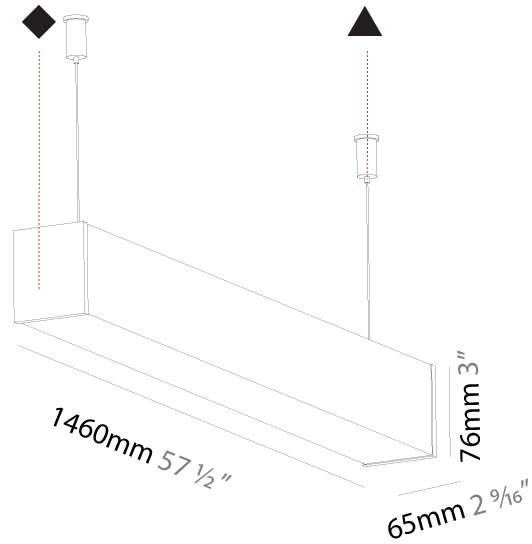

GENERAL

Series: Fino
Brand: Prolicht
Division: Architectural
Mounting Type: Suspension
Mounting Location: Ceiling
Subcategory: Profile

PHYSICAL

Shape: Rectangle
Length (mm): 1740
Length (in): 68 1/2
Width (mm): 65
Width (in): 2 9/16
Height (mm): 76
Height (in): 3
Max. Overall Height (mm): 2076
Max. Overall Height (in): 81 3/4
Light Distribution: Omnidirectional
Weight (kg): 4.99
Weight (lbs): 11.00
Diffuser: PMMA - Opal
Fixture Finish: SSR / BKV / CWI / CRY / HAB / UFT / ITA / RUA / FTG / MYG / LOD / PUS / FRO / FUP / KIA / POP / BLS / SPG / MEY / GOH / GUM / CHC / COM / ABZ / JAG / OBR / MOS / ROR
Fixture Material: Aluminum
Cable Details: 2000mm or 4000mm Transparent Cable
Upon Request: Cable colour - White / Black / Orange / Red

ELECTRICAL

Lamp Type: LED (Zhaga Standard)
Input Wattage (W): 30
Total Output Wattage (W): 24 / 19.2 (3500K)
Dimming: Non-Dimming / Phase Dimming (120Vac only) / 0-10V Dimming
Driver Included: Yes
Driver Location: Integrated
Driver Type: Constant Current - 120 / 277Vac
Driver Class: Class 2
Input Voltage (V): 120 - 277
Constant Current (MA): 350 / 600 (3500K)

LED

Color Temperature (°K): 3000 / 3500 / 4000
Max. Delivered Lumen (lm): 3430 / 3548 / 3620
CRI: >80 CRI
Lamp Life (hrs): 50000

OPTICAL

RATINGS AND CERTIFICATIONS

Certified By: Certified for North American Standards
IP rating: IP20