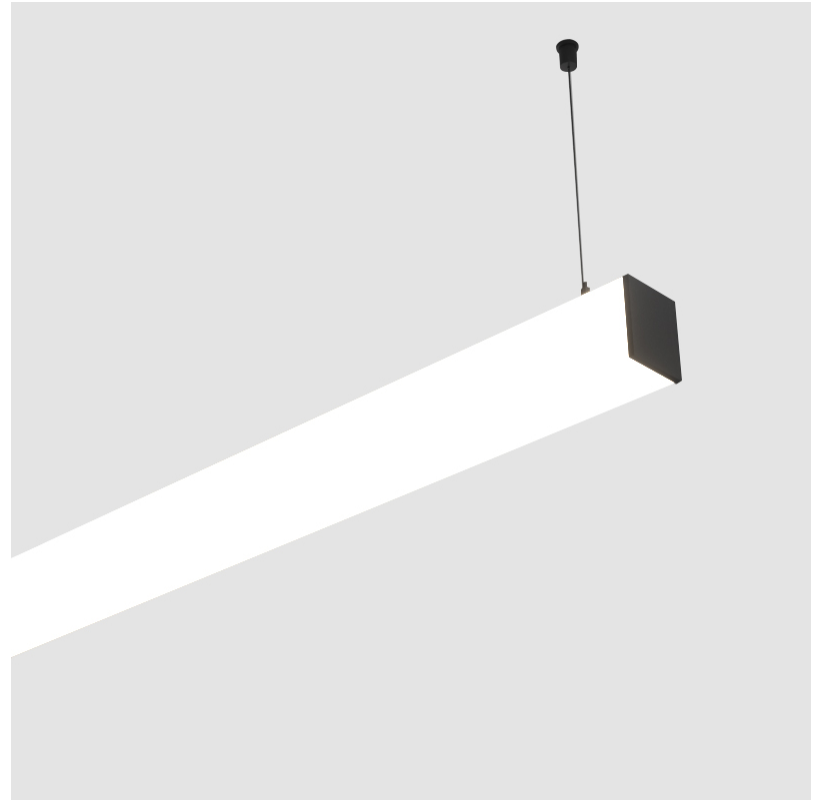

GENERAL

Series: Fino
Brand: Prolicht
Division: Architectural
Mounting Type: Suspension
Mounting Location: Ceiling
Subcategory: Profile

PHYSICAL

Shape: Rectangle
Length (mm): 1460
Length (in): 57 1/2
Width (mm): 65
Width (in): 2 9/16
Height (mm): 76
Height (in): 3
Max. Overall Height (mm): 2076
Max. Overall Height (in): 81 3/4
Light Distribution: Omnidirectional
Weight (kg): 4.314
Weight (lbs): 9.510
Diffuser: PMMA - Opal
Fixture Finish: [SSR / BKV / CWI / CRY / HAB / UFT / ITA / RUA / FTG / MYG / LOD / PUS / FRO / FUP / KIA / POP / BLS / SPG / MEY / GOH / GUM / CHC / COM / ABZ / JAG / OBR / MOS / ROR](#)
Fixture Material: Aluminum
Cable Details: [2000mm or 4000mm Transparent Cable](#)
Upon Request: Cable colour - White / Black / Orange / Red

ELECTRICAL

Lamp Type: LED (Zhaga Standard)
Input Wattage (W): 25
Total Output Wattage (W): 20 / 16 (3500K)
Dimming: [Non-Dimming / Phase Dimming (120Vac only) / 0-10V Dimming](#)
Driver Included: Yes
Driver Location: Integrated
Driver Type: Constant Current - 120 / 277Vac
Driver Class: Class 2
Input Voltage (V): 120 - 277
Constant Current (MA): 350 / 500 (3500K)

LED

Color Temperature (°K): [3000 / 3500 / 4000](#)
Max. Delivered Lumen (lm): 2850 / 2960 / 3020
CRI: >80 CRI
Lamp Life (hrs): 50000

OPTICAL

RATINGS AND CERTIFICATIONS

Certified By: Certified for North American Standards
IP rating: IP20