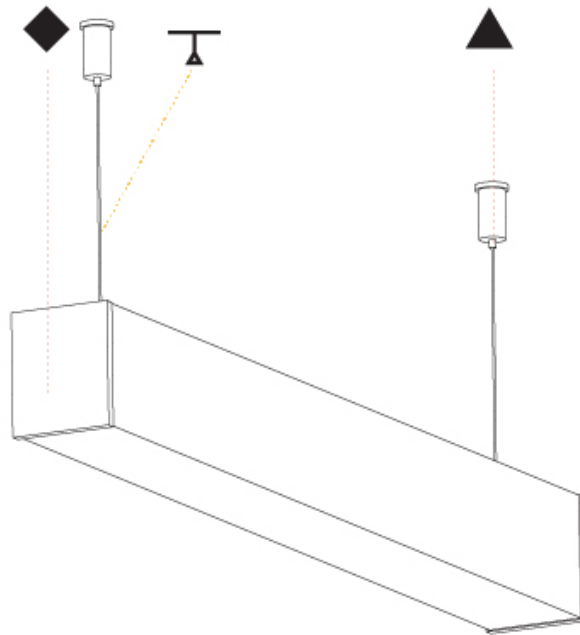

FINO SUSPENSION

A30707-

PROJECT
TYPE
SPECIFIER
QUANTITY
DATE

A