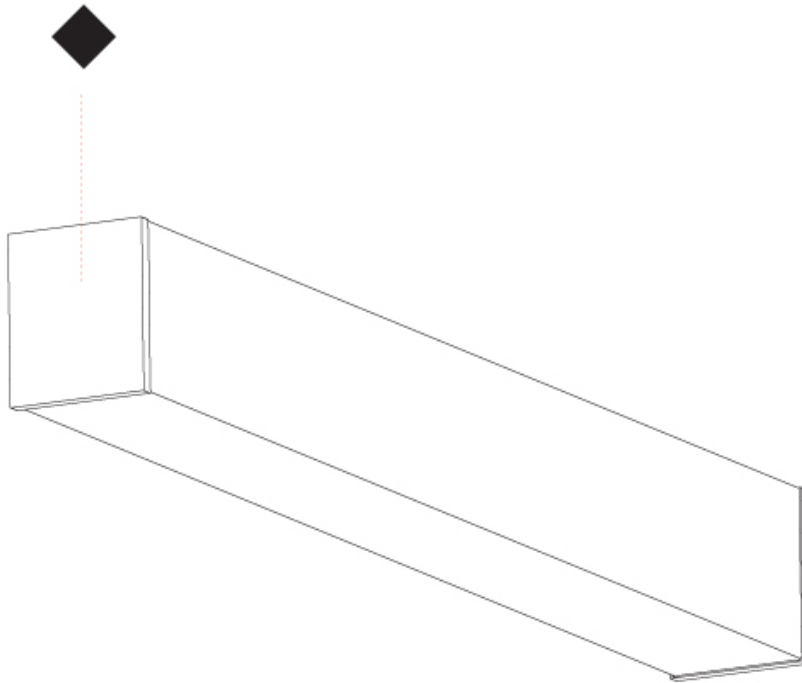

A3D123-

PROJECT	_____
TYPE	_____
SPECIFIER	_____
QUANTITY	_____
DATE	_____