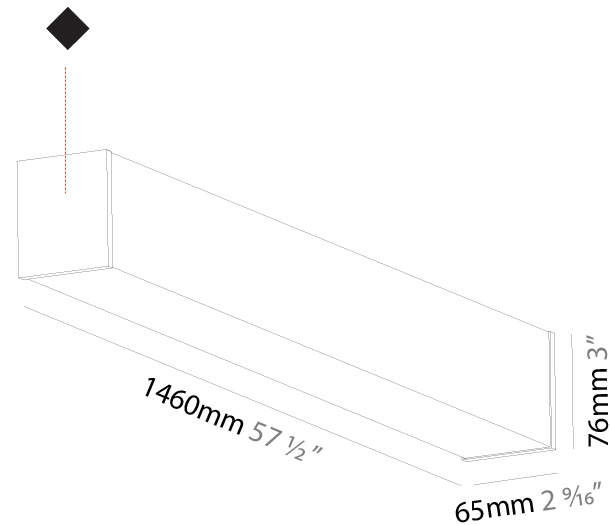

1. To build a product code in our configurator select the specify button on the base model # product page
2. To build a manual product code on this datasheet choose from the options listed below in blue font and add the suffix to the base model #

GENERAL

Series: Fino
Brand: Prolicht
Division: Architectural
Mounting Type: Surface
Mounting Location: Ceiling
Subcategory: Profile

PHYSICAL

Shape: Rectangle
Length (mm): 1460
Length (in): 57 1/2
Width (mm): 65
Width (in): 2 9/16
Height (mm): 76
Height (in): 3
Light Distribution: Omnidirectional
Weight (kg): 3.974
Weight (lbs): 8.761
Diffuser: PMMA - Opal
Fixture Finish: SSR / BKV / CWI / CRY / HAB / UFT / ITA / RUA / FTG / MYG / LOD / PUS / FRO / FUP / KIA / POP / BLS / SPG / MEY / GOH / GUM / CHC / COM / ABZ / JAG / OBR / MOS / ROR
Fixture Material: Aluminum

ELECTRICAL

Lamp Type: LED (Zhaga Standard)
Input Wattage (W): 25
Total Output Wattage (W): 20 / 16 (3500K)
Dimming: Non-Dimming / Phase Dimming (120Vac only) / 0-10V Dimming
Driver Included: Yes
Driver Location: Integrated
Driver Type: Constant Current - 120 / 277Vac
Driver Class: Class 2
Input Voltage (V): 120 - 277
Constant Current (MA): 350 / 500 (3500K)

LED

Color Temperature (°K): 3000 / 3500 / 4000
Max. Delivered Lumen (lm): 2850 / 2960 / 3020
CRI: >80 CRI
Lamp Life (hrs): 50000

OPTICAL

RATINGS AND CERTIFICATIONS

Certified By: Certified for North American Standards
IP rating: IP20